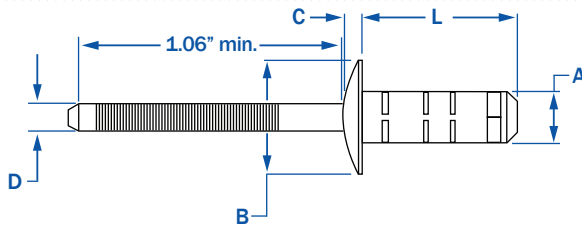

RIVETKING® RIVEX®

THE FOLLOWING PRODUCT IS COVERED UNDER THE FOLLOWING PATENT/TRADENAME: 3,504,672

HIGH STRENGTH MULTIGRIP™

The Rivex® is an advanced MultiGrip™ with increased performance and functionality as compared to standard steel MultiGrip™ rivets. It is also the only MultiGrip™ that is offered in stainless steel. Rivex® rivets consist of a wider grip range and a higher shear and tensile strength. The Rivex® rivet contains an easy entry mandrel head that is grooved and blunt pointed. Its design is rattle resistant and will break flush with the head in the ideal grip range. Its virtual closed end and flush mandrel break makes this rivet leak resistant.